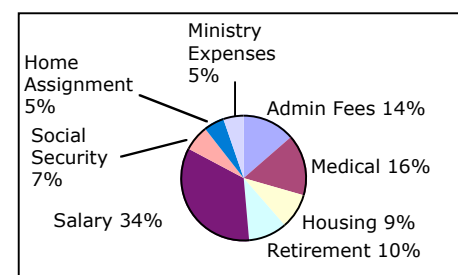

IS THIS REALLY NECESSARY?

Kenyan Pastor Joseph Ngigi says being a pastor in Kenya: "...means sacrifice of all that one has. It means you must be ready to serve even when you have no salary from [church] councils like we are doing today. It means acting like a chief in village because of the load of work. There was a time I was assigned four churches which were between five and seventy KM apart. My main work was to solve problems and serve holy communion. Therefore, it is a great work of great tears and great joy." More pastors are needed to reduce the burden on pastors and to protect and nurture the church. **Pray** for the pastors of Kenya. God has called us to help them, starting on...

OUR NEW DEPARTURE DATE (LORD WILLING)

We'll be leaving the U.S. around January 7, 2007. The date was postponed because our arrival in August didn't really fit with AIM's usual program in Kenya. **Pray** for Johanna's grades not to suffer because of the timing. This also gives us more time to get ready to leave and ...

RAISE SO MUCH SUPPORT

$5227.00 monthly seems high, but only 34% of our support is salary. The rest is AIM's cost of having an employee (us). God has brought in commitments for 25% of our monthly support. AIM Kenya Branch now says to raise $20,000 to help build housing for us, which will belong to Moffat, not to us. See the website for details about all our support needs and how to help. Please **pray** for more partners in prayer and finances!

HOW CAN WE PRAY FOR YOU? CONTACT US:

KEVIN & LINDA PASZALEK, 7514 JORDAN ROAD, MANVEL, TEXAS, USA 77578 KPASZALEK@AIMINT.NET (713-724-2428)
AFRICA INLAND MISSION INTERNATIONAL, P.O. BOX 178 PEARL RIVER, NY 10965 1-800-254-0010